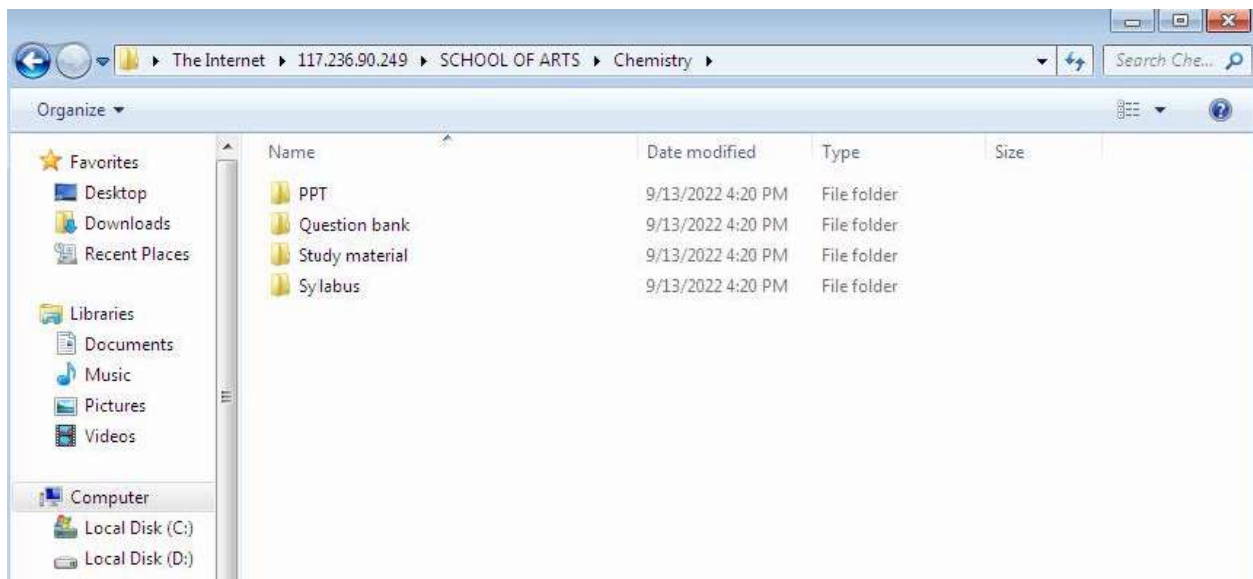

Then shown login screen as below

User name: studhub

Password: studhub

Now you can access the folders of your choice

***** **End of document** *****