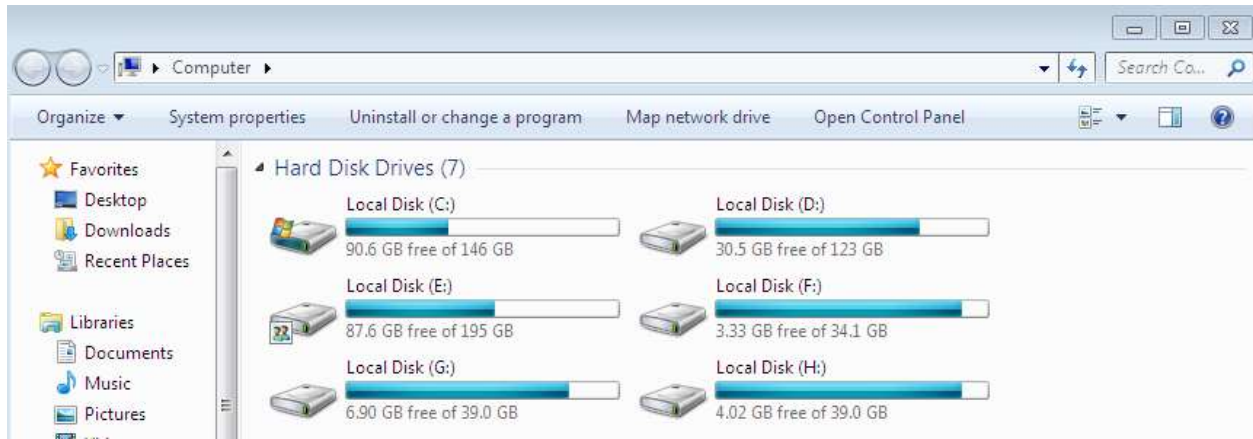

Access our PRIST Material Hub

Go to My Computer

Server address/ Host or FTP Host: Enter `117.236.90.249`(This is the address of our FTP server).

Type the FTP Server Address (`ftp://117.236.90.249`) in your my computer Address bar