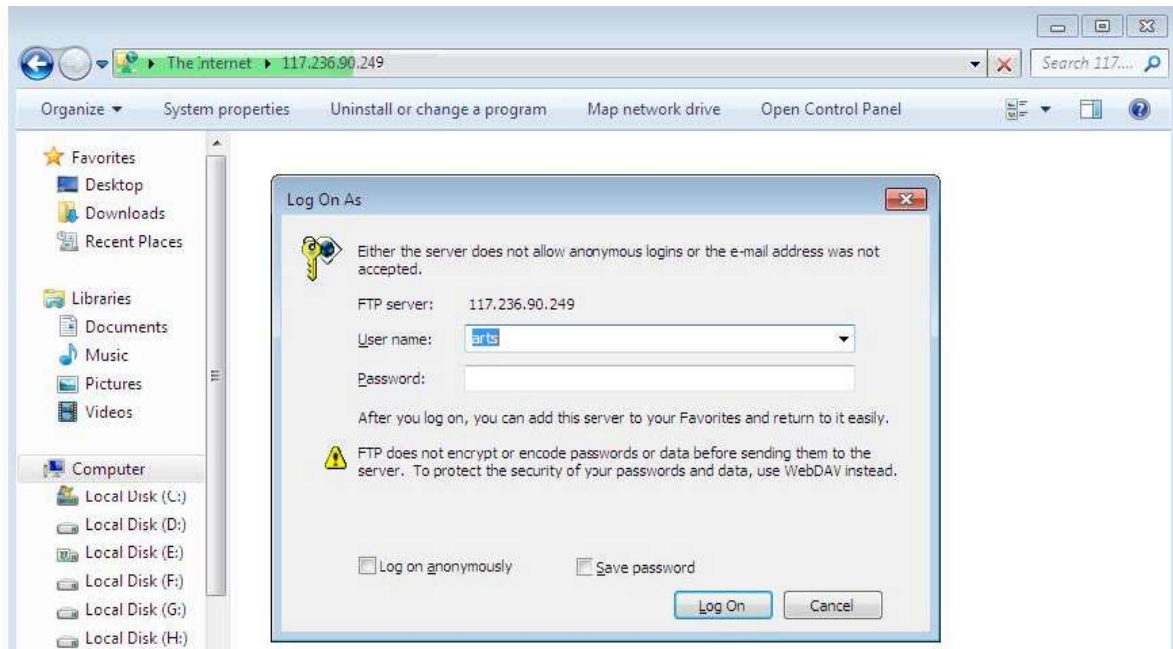

Then shown login screen as below

User name: studhub

Password: studhub

Now you can access the folders of your choice

***** **End of document** *****